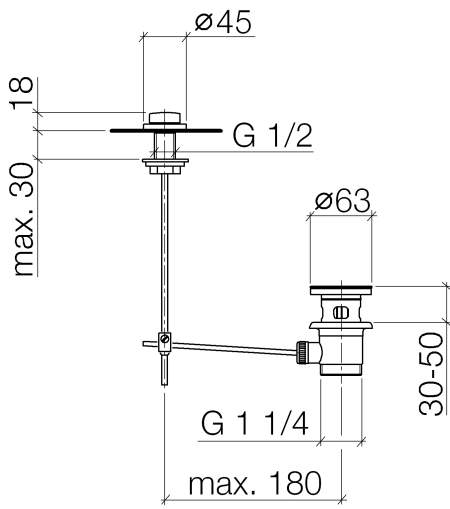

**Basin Waste with knob for deck mounting 1 1/4" - Champagne (22kt Gold)**

IMO

10 200 970

Fits: IMO, LULU, MADISON, MEM, TARA,  
CL.1, LISSÉ, VAIA, META, CYO

	Champagne (22kt Gold)	10 200 970-47
	Chrome	10 200 970-00
	Brushed Platinum	10 200 970-06
	Platinum	10 200 970-08
	Durabrand (23kt Gold)	10 200 970-09
	Dark Chrome	10 200 970-19
	Light Gold	10 200 970-26
	Brushed Light Gold	10 200 970-27
	Brushed Durabrand (23kt Gold)	10 200 970-28
	Matte Black	10 200 970-33
	Brushed Bronze	10 200 970-42
	Brushed Champagne (22kt Gold)	10 200 970-46
	Brushed Chrome	10 200 970-93
	Brushed Dark Platinum	10 200 970-99

## Basin Waste with knob for deck mounting 1 1/4" - Champagne (22kt Gold)

---

IMO

10 200 970

Only suitable for basins with an overflow.

10 200 970

10 200 970

Parts for other finishes can be found here: [Chrome](#)

Spare parts list

No.	Item Number	Name	Quantity used	Delivery time
1	09 21 33 001-47	handle	1	30
2	09 14 10 007 90	seal	2	2
3	09 31 09 004-47	pull-rod	1	30
4	09 18 40 022-47	sleeve	1	30
5	09 14 10 095 90	seal	1	2
6	09 14 05 012 90	seal	1	2
7	09 14 40 001 90	seal	1	60
8	09 23 10 010 90	nut	1	2
9	90 11 01 001 00-47	pop-up waste	1	30